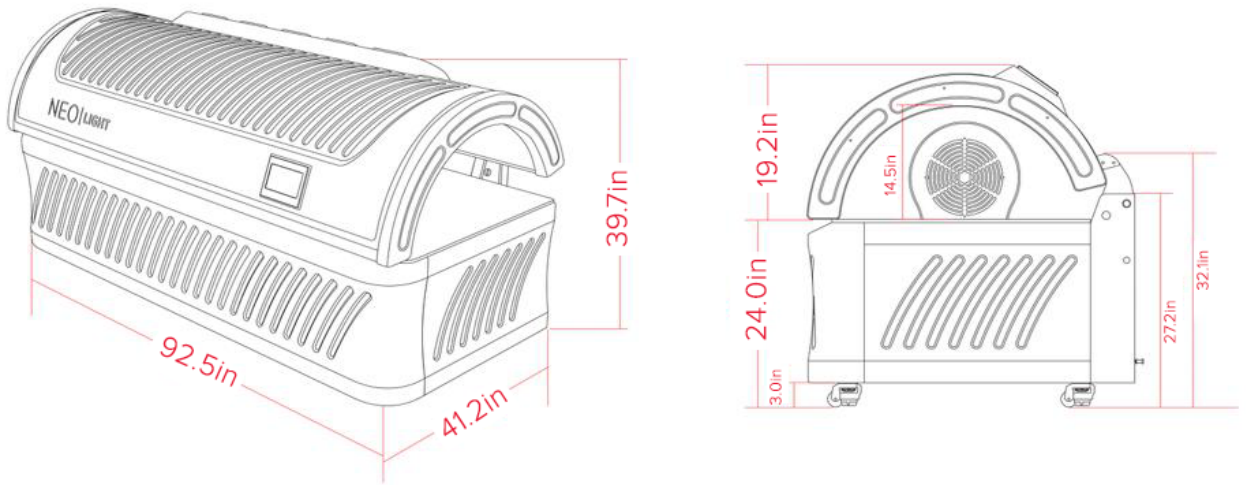

NEO | LIGHT Bed - Data Sheet

Weight	350kg (771.6 lbs)
Dimensions	92.5 x 41.2 x 39.7 inches (L x W x H)
<b>Product consists of</b>	
Base (with embedded LEDs, fans, and CPU)	1
Canopy (with embedded LEDs, fans, and touch screen controller)	1
Electrical compartment	1
Power cord (no plug provided)	1
<b>Additional Specification</b>	
Max Power consumption	16.5A, 3.7 kW (3,636 W)
Number of LEDs	36,360
Voltage	220 V
Frequency	50/60 Hz.
Electrical Requirements	30A dedicated circuit breaker. 10-gauge wiring.
Outlet and Plug (NOT provided)	NEMA L6-30R outlet and matching NEMA L6-30P plug. To be provided by Purchaser. Outlet must be installed before delivery.

### DIMENSIONS

Canopy Side View:

Bed Side View (canopy removed):

Bed Back View (canopy removed):