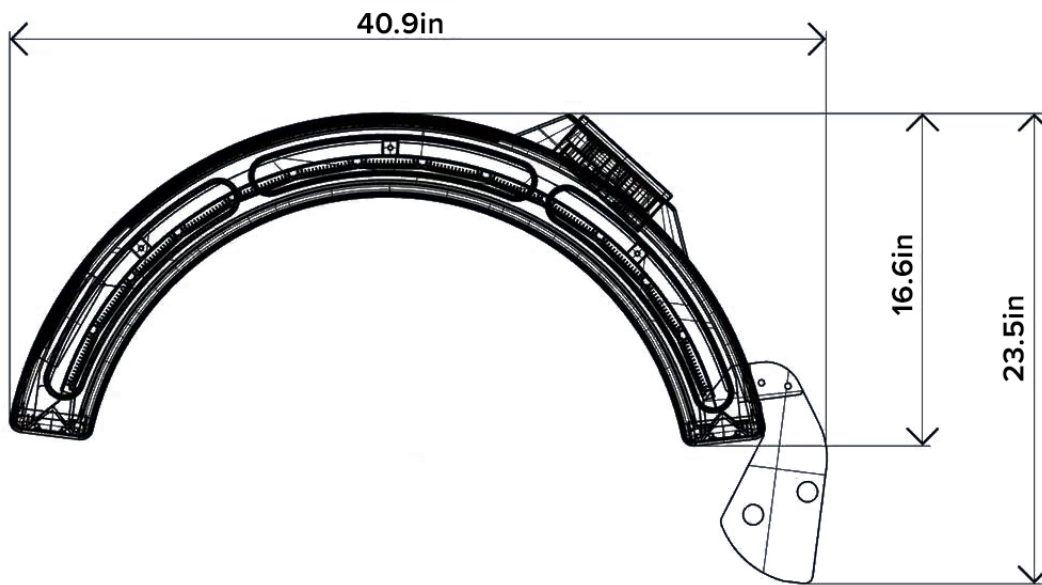

NEO | LIGHT Bed - Data Sheet

Weight	350kg (771.6 lbs)
Dimensions	92.5 x 41.2 x 39.7 inches (L x W x H)
<b>Product consists of</b>	
Base (with embedded LEDs, fans, and CPU)	1
Canopy (with embedded LEDs, fans, and touch screen controller)	1
Electrical compartment	1
Power cord (no plug provided)	1
<b>Additional Specification</b>	
Max Power consumption	16.5A, 3.7 kW (3,636 W)
Number of LEDs	36,360
Voltage	220 V
Frequency	50/60 Hz.
Electrical Requirements	30A dedicated circuit breaker. 10-gauge wiring.
Outlet and Plug (NOT provided)	NEMA L6-30R outlet and matching NEMA L6-30P plug. To be provided by Purchaser. Outlet must be installed before delivery.

### DIMENSIONS

Canopy Side View:

Bed Side View (canopy removed):

Bed Back View (canopy removed):