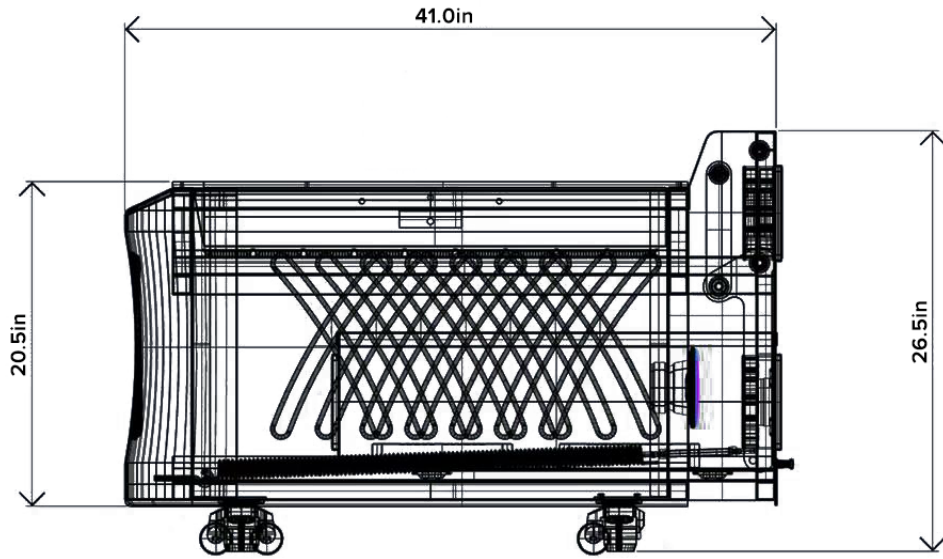

NEO | LIGHT Bed - Data Sheet

Weight	350kg (771.6 lbs)
Dimensions	92.5 x 41.2 x 39.7 inches (L x W x H)
<b>Product consists of</b>	
Base (with embedded LEDs, fans, and CPU)	1
Canopy (with embedded LEDs, fans, and touch screen controller)	1
Electrical compartment	1
Power cord (no plug provided)	1
<b>Additional Specification</b>	
Max Power consumption	16.5A, 3.7 kW (3,636 W)
Number of LEDs	36,360
Voltage	220 V
Frequency	50/60 Hz.
Electrical Requirements	30A dedicated circuit breaker. 10-gauge wiring.
Outlet and Plug (NOT provided)	NEMA L6-30R outlet and matching NEMA L6-30P plug. To be provided by Purchaser. Outlet must be installed before delivery.

### DIMENSIONS

Canopy Side View:

Bed Side View (canopy removed):

Bed Back View (canopy removed):